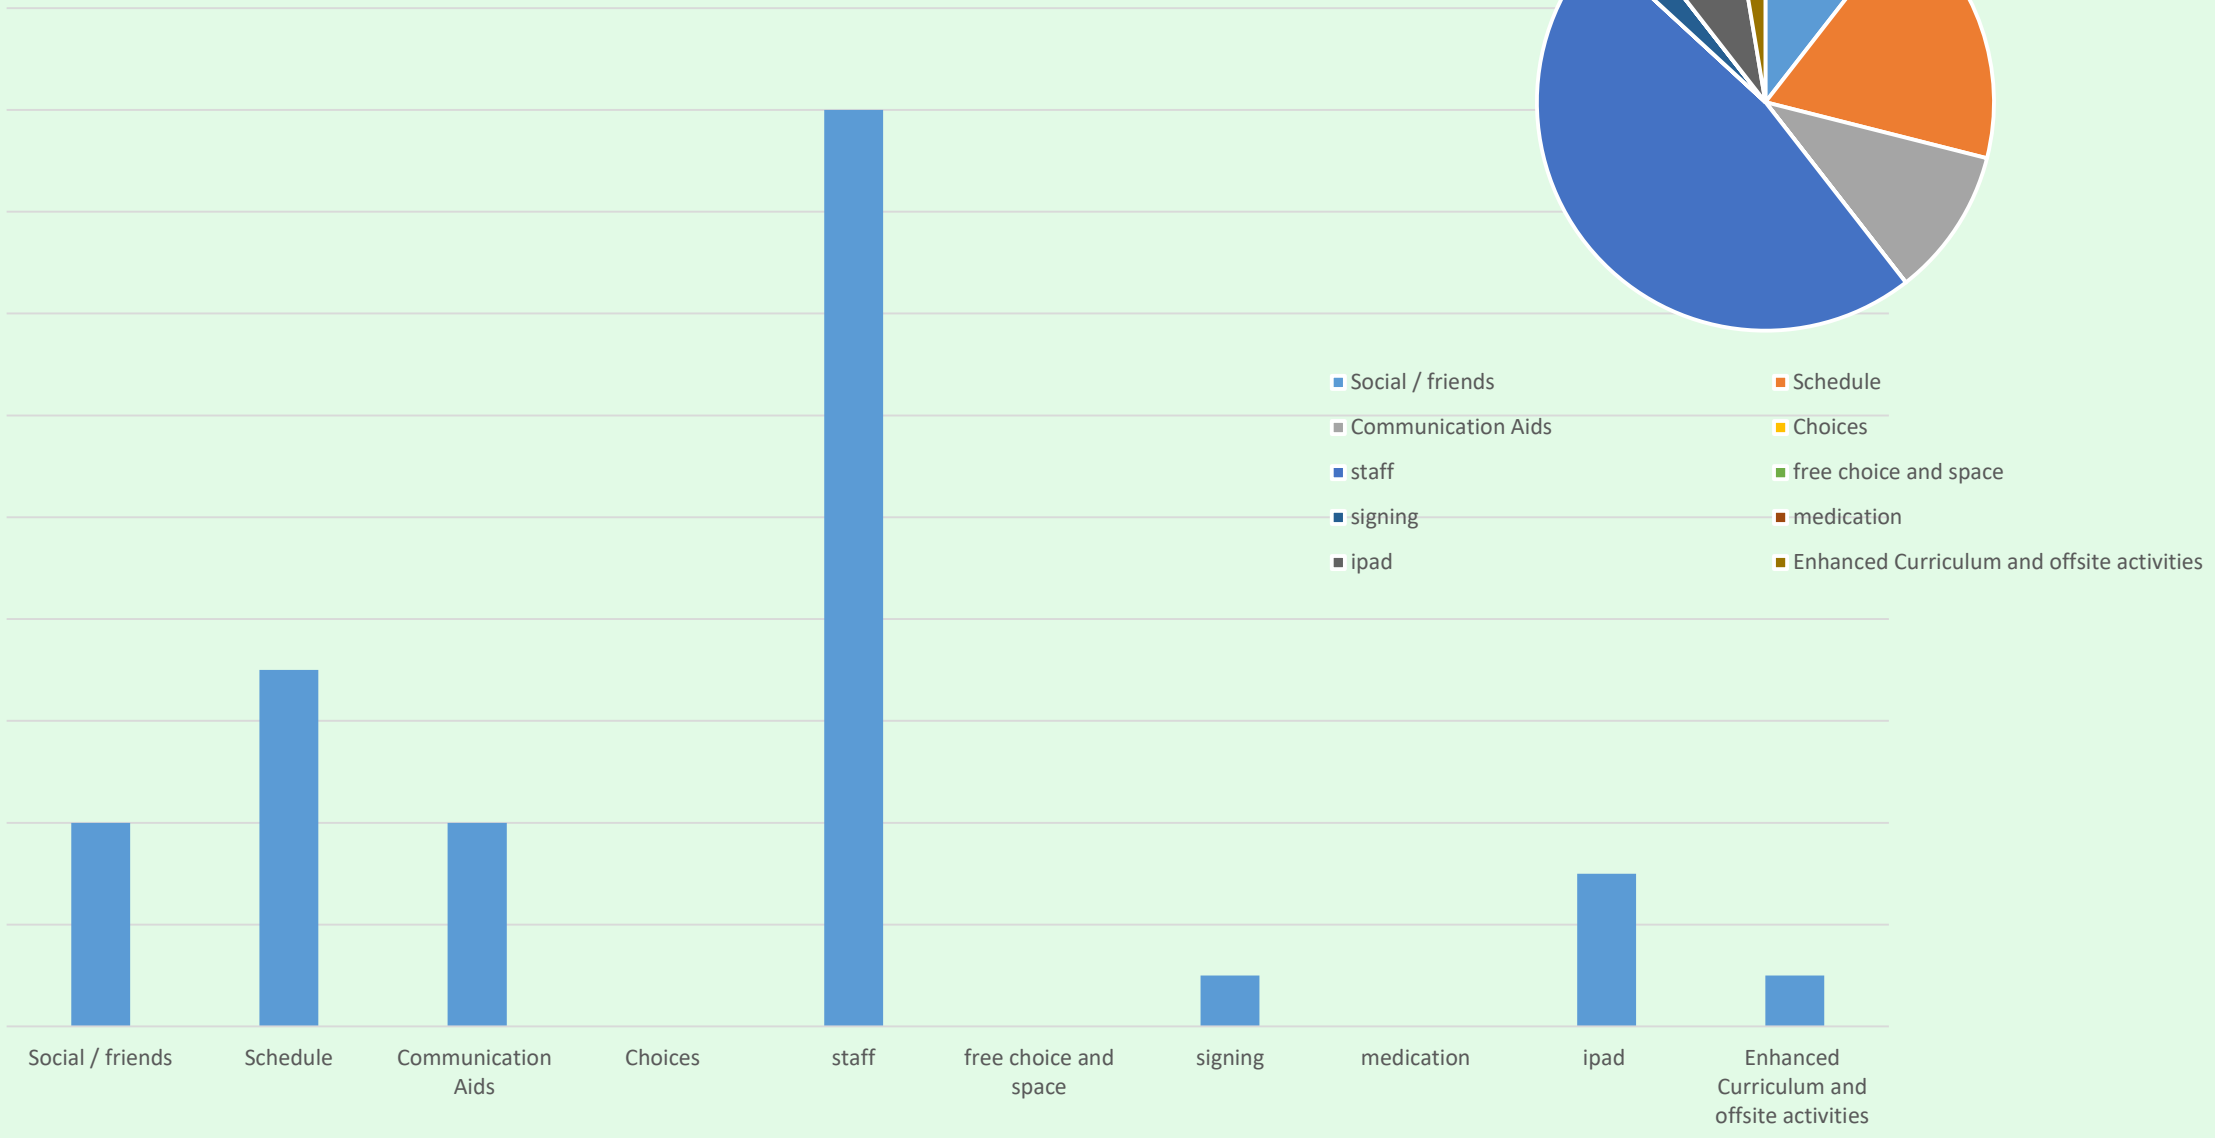

2018 – 2019

Young People Survey Results

Children and Young People survey result 2018 - 2019

What do the Young People at Bradstow find hard and what do they feel they are good at?

What else would you like to be able to do at school?

Things I want to do when I finish school

Things I like and dont like about school

■ Things I don't like about school
 ■ Things I like about School

Things that Help me at School

Results of our questions about food and meals

Most Popular meals

Least Popular Meals

Results of our questions about food and meals

Ideas for other healthy meals