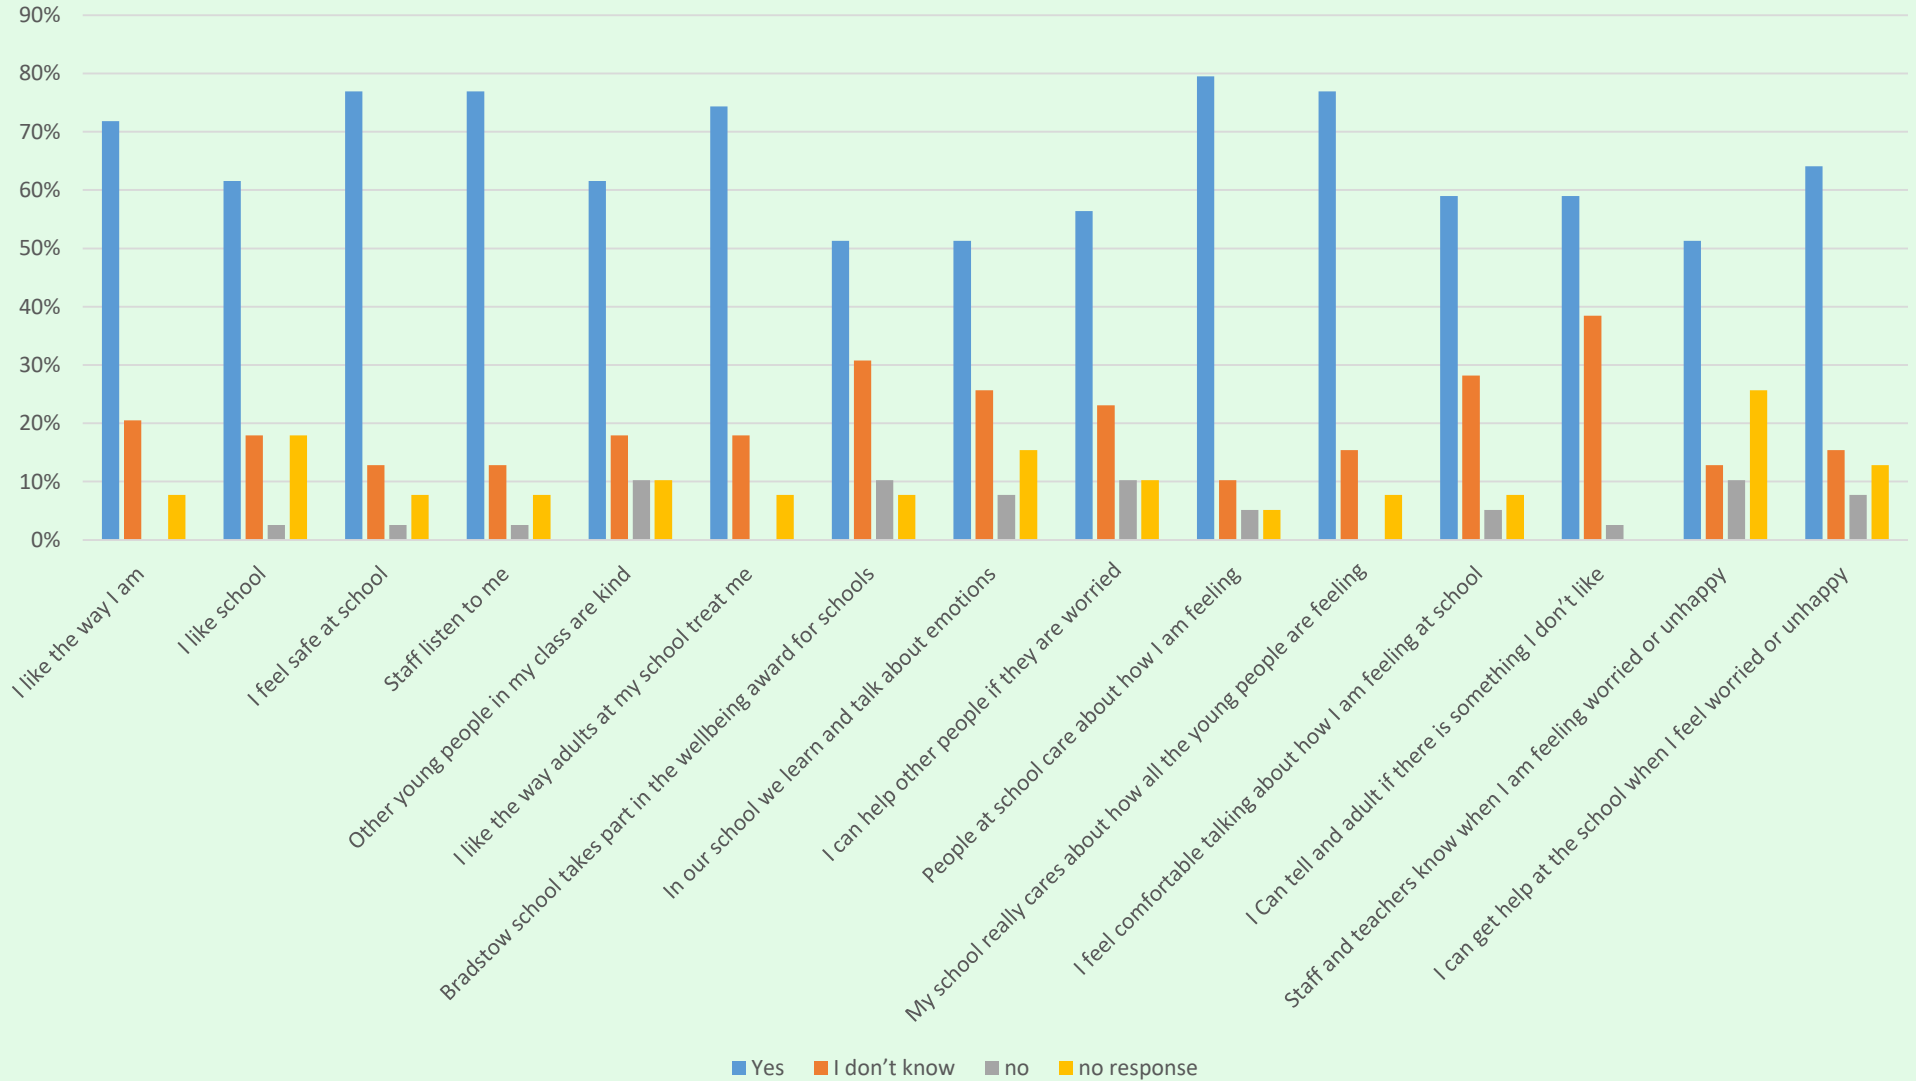

2018 – 2019

Young People Survey Results

Children and Young People survey result 2018 - 2019

What do the Young People at Bradstow find hard and what do they feel they are good at?

What else would you like to be able to do at school?