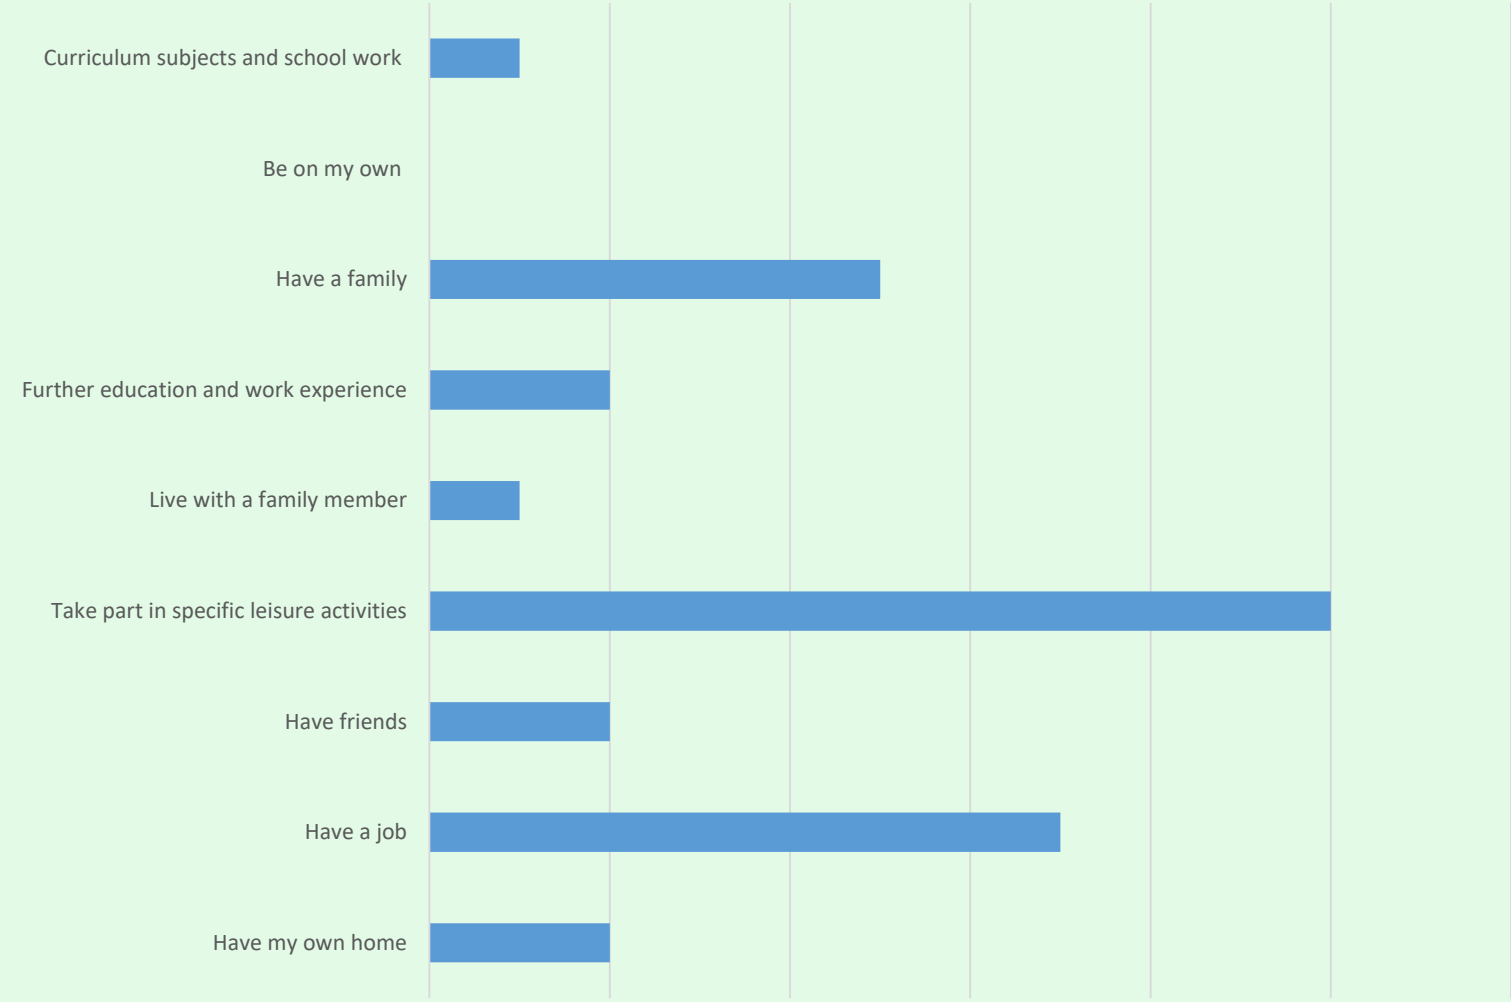

Things I want to do when I finish school