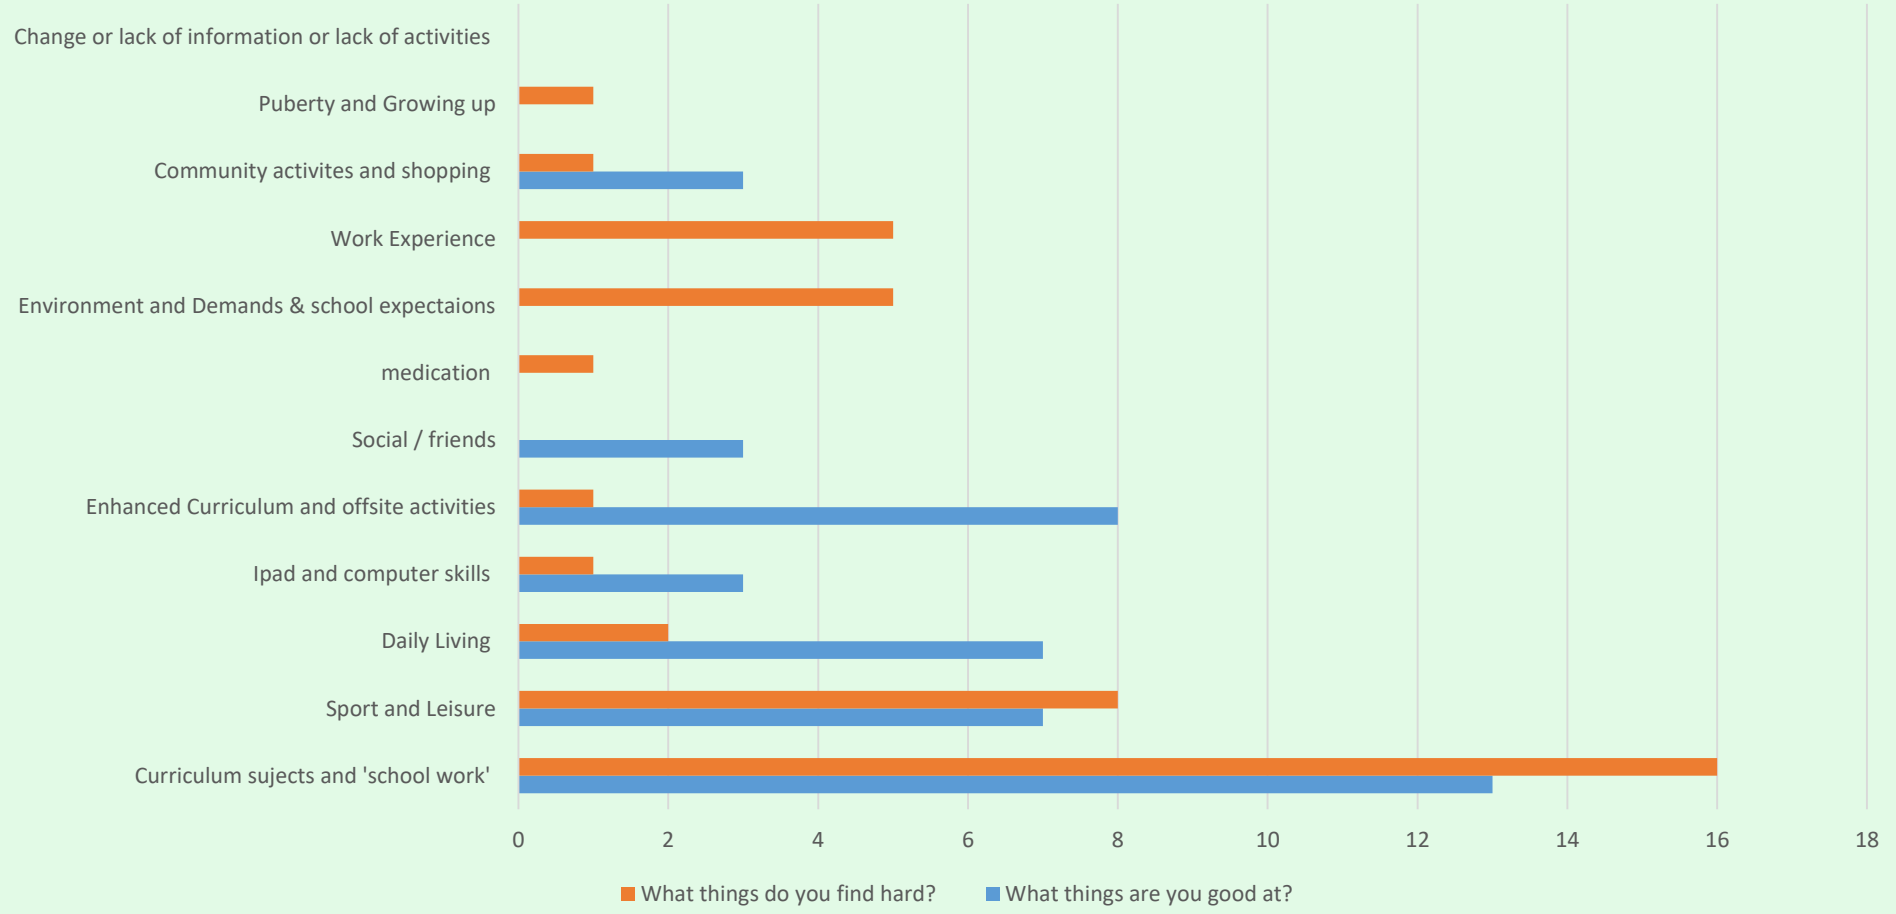

2018 – 2019

Young People Survey Results

Children and Young People survey result 2018 - 2019

What do the Young People at Bradstow find hard and what do they feel they are good at?

What else would you like to be able to do at school?