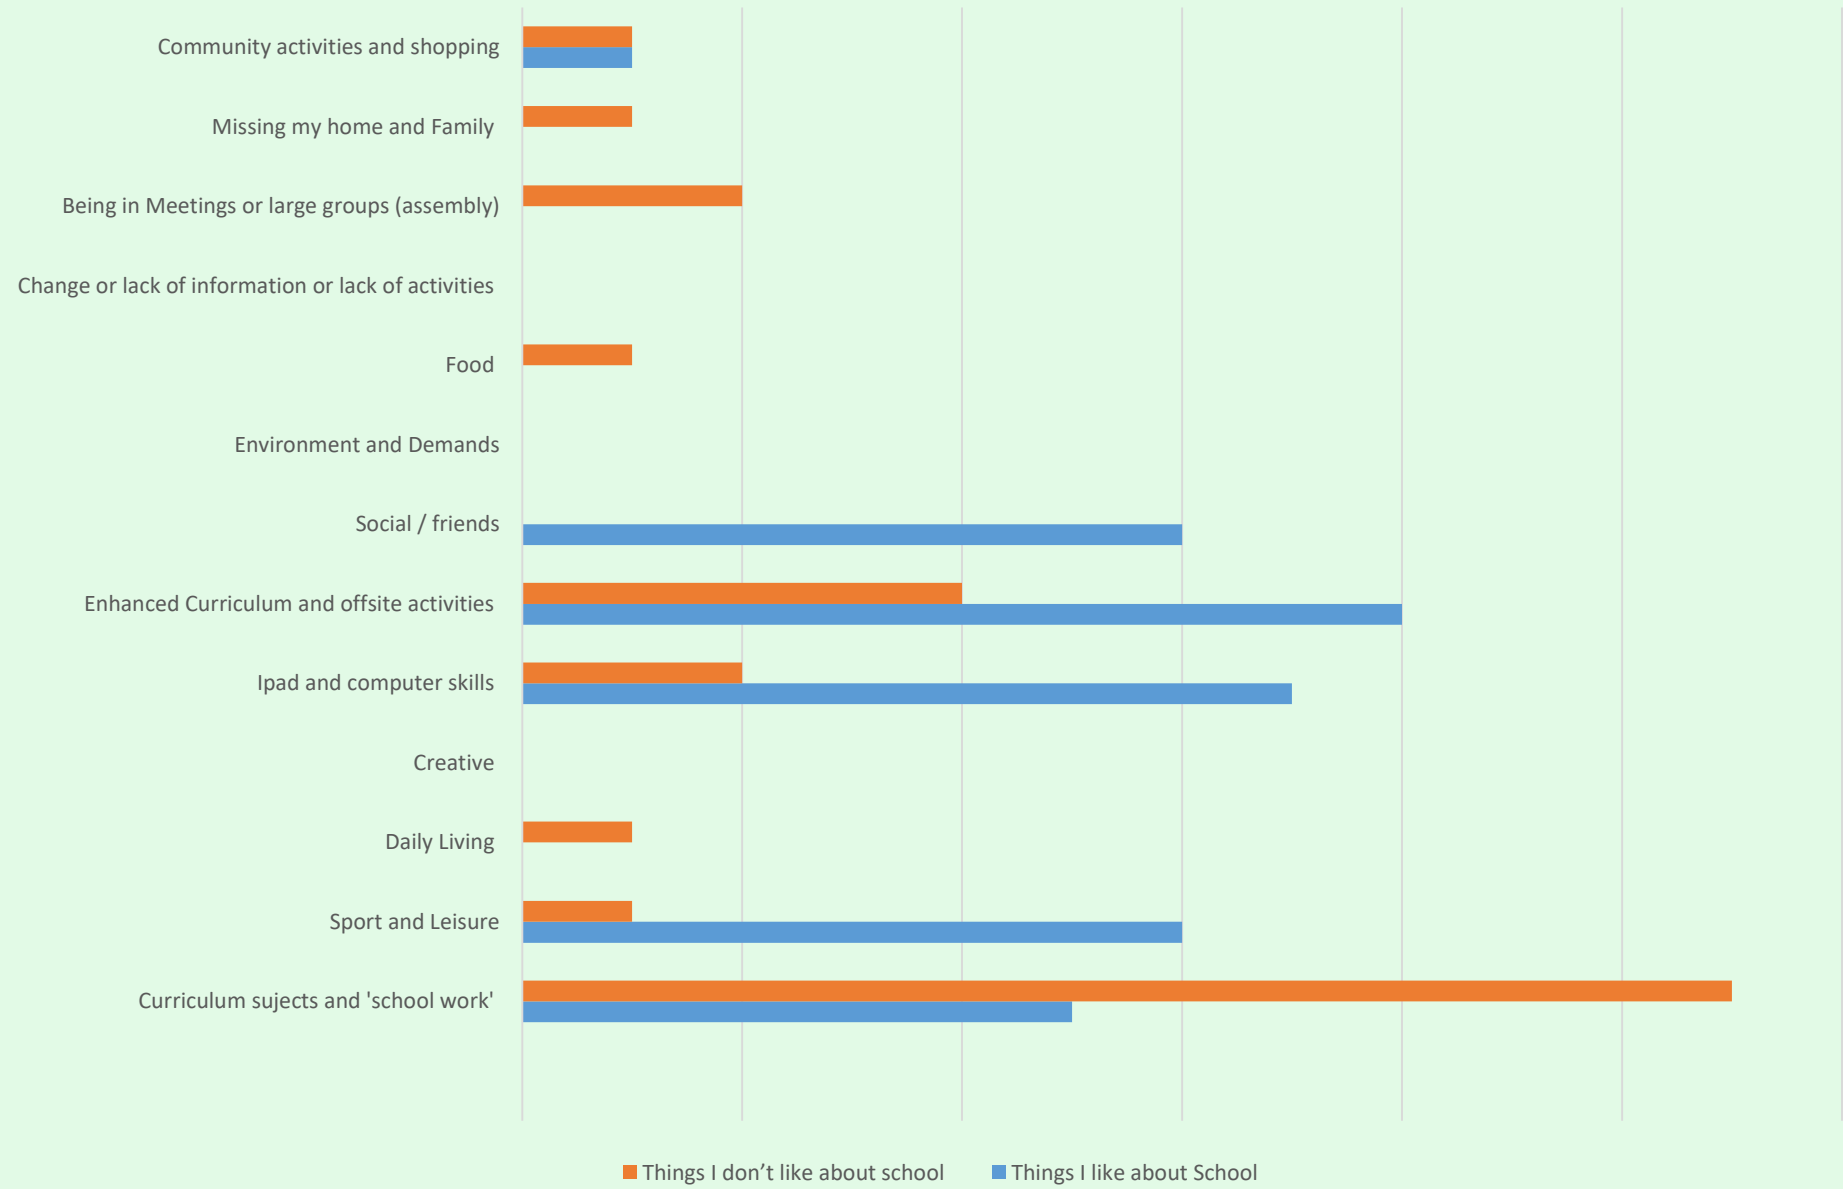

2018 – 2019

Young People Survey Results

Children and Young People survey result 2018 - 2019

What do the Young People at Bradstow find hard and what do they feel they are good at?

What else would you like to be able to do at school?

Things I want to do when I finish school

Things I like and dont like about school

■ Things I don't like about school
 ■ Things I like about School

Things that Help me at School

Results of our questions about food and meals

Most Popular meals

Least Popular Meals

Results of our questions about food and meals

Ideas for other healthy meals