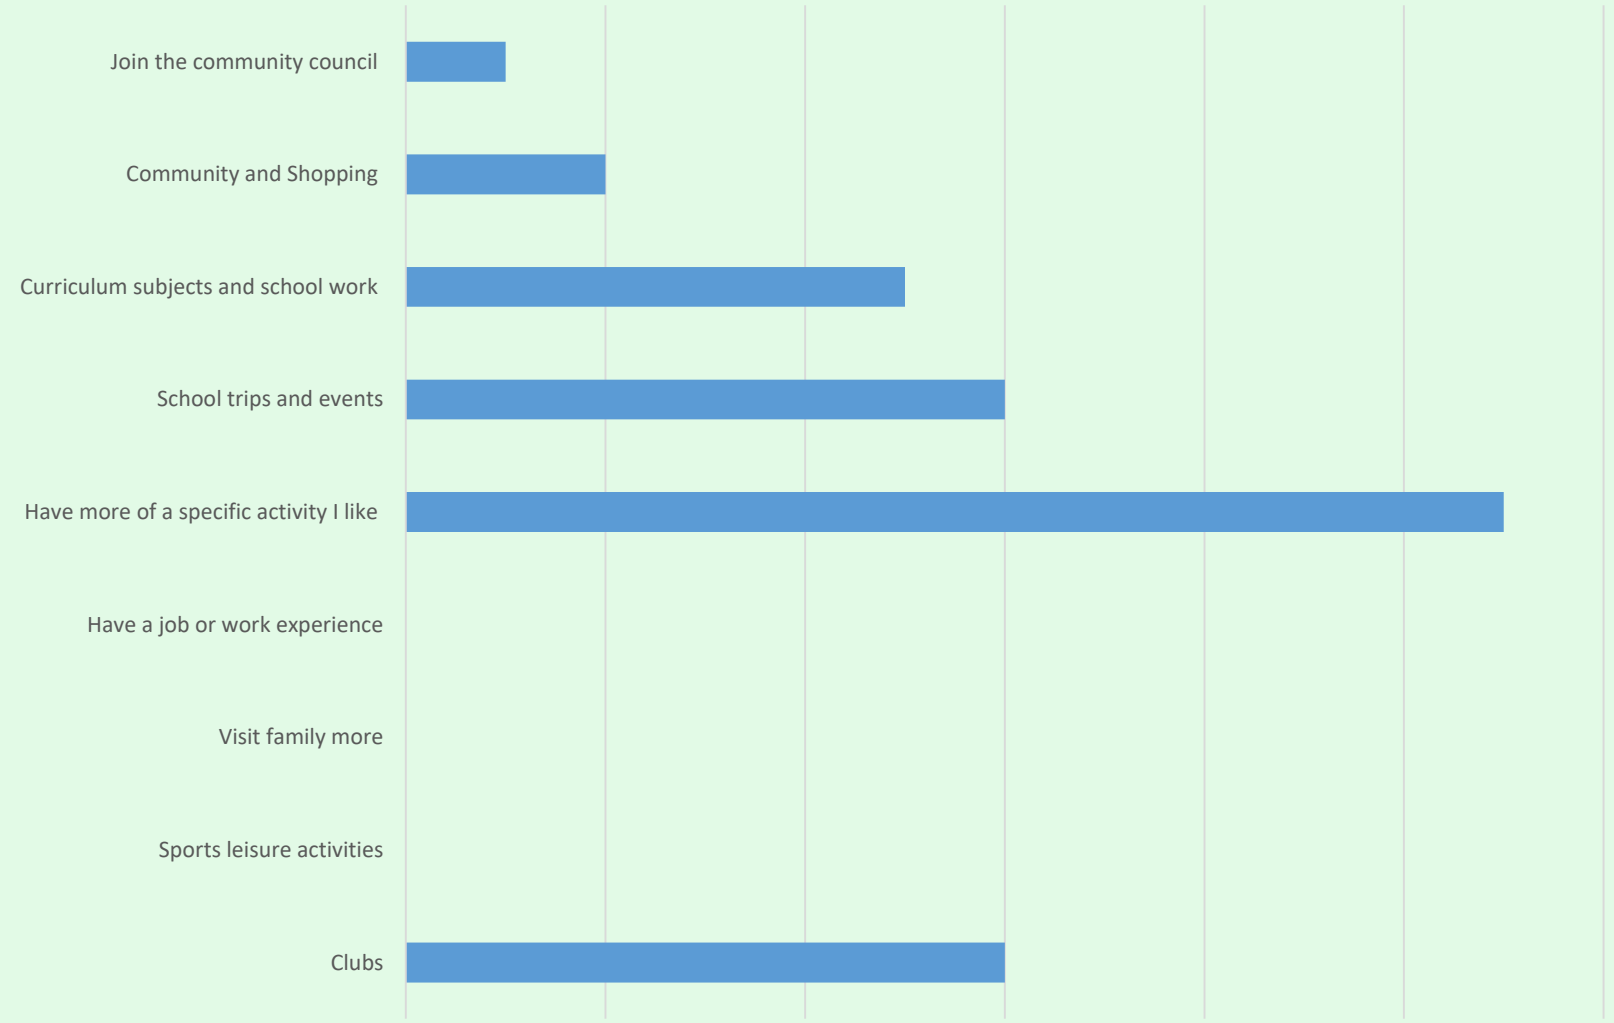

2018 – 2019

Young People Survey Results

Children and Young People survey result 2018 - 2019

What do the Young People at Bradstow find hard and what do they feel they are good at?

What else would you like to be able to do at school?